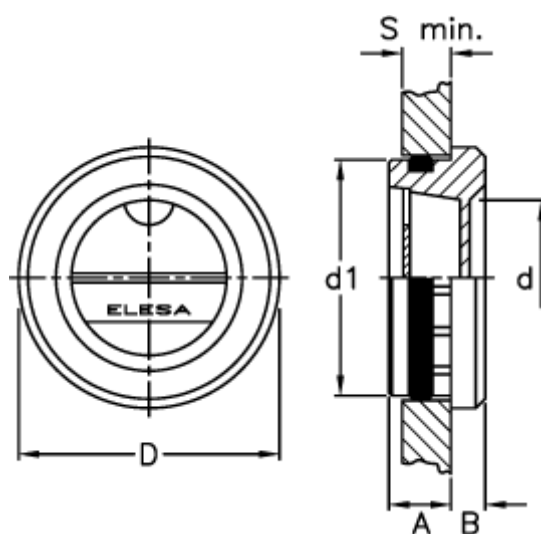

Article number: 2311011801

Description: E+G Oil level indicator push-fit
HE.35

Measures

A	= 9.0
B	= 4.0
d	= 25
D	= 38
d1	= $\text{Ø}35 \text{ H}11 +0,160 \text{ 0}$
S min	= 8